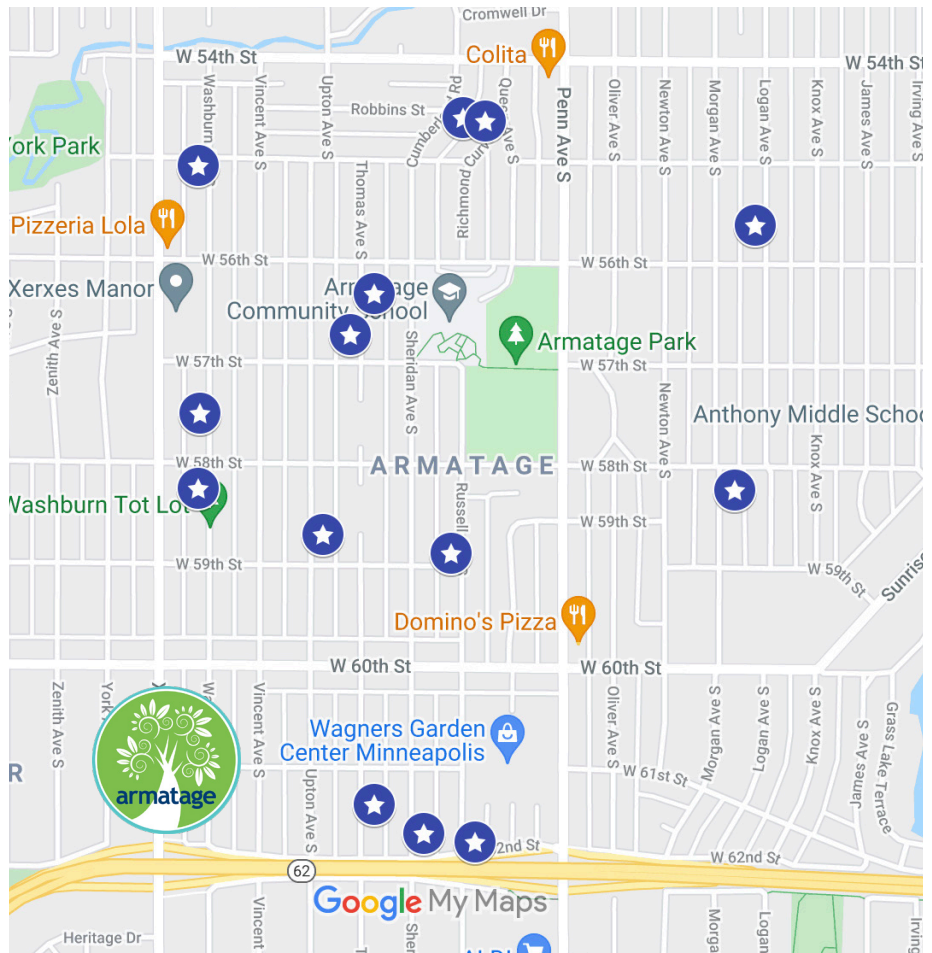

Please be courteous and respectful of neighbors and minimize car idling. If you leave your vehicle, please maintain social distancing.

Voting

Once you've visited every stop on the tour, vote for your favorites at <https://armatage.org/holidaylights>

In the spirit of fairness, please refrain from voting until you've visited every stop on the tour.

The three stops with the most votes will each win a \$50 gift card to a local business.

Open to all, even if you don't live in Armatage.

Sponsored by the Armatage Neighborhood Association.

Tour Stops & Suggested Route:

- **5528 Logan Ave S**
- **5809 Morgan Ave S**
- **6137 Russell Ave S**
- **6133 Sheridan Ave S**
- **6117 Thomas Ave S**
(drop off letters to Santa)
- **5812 Washburn Ave S**
- **5730 Washburn Ave S**
- **5500 Block of Wash-**
- **burn Ave S** (tour stop includes entire block)
- **5613 Thomas Ave S**
- **5640 Thomas Ave S**
- **5841 Upton Ave S**
- **5852 Russell Ave S**
- **5425 Cumberland Road**
- **5428 Richmond Curve**

6117 Thomas Ave S (drop off letters to Santa)

- Head north on Thomas Ave S
- Turn left onto W 60th St
- Turn right onto Washburn Ave S
- Continue on Washburn Ave S

5812 Washburn Ave S

- Head north to continue on Washburn Ave S