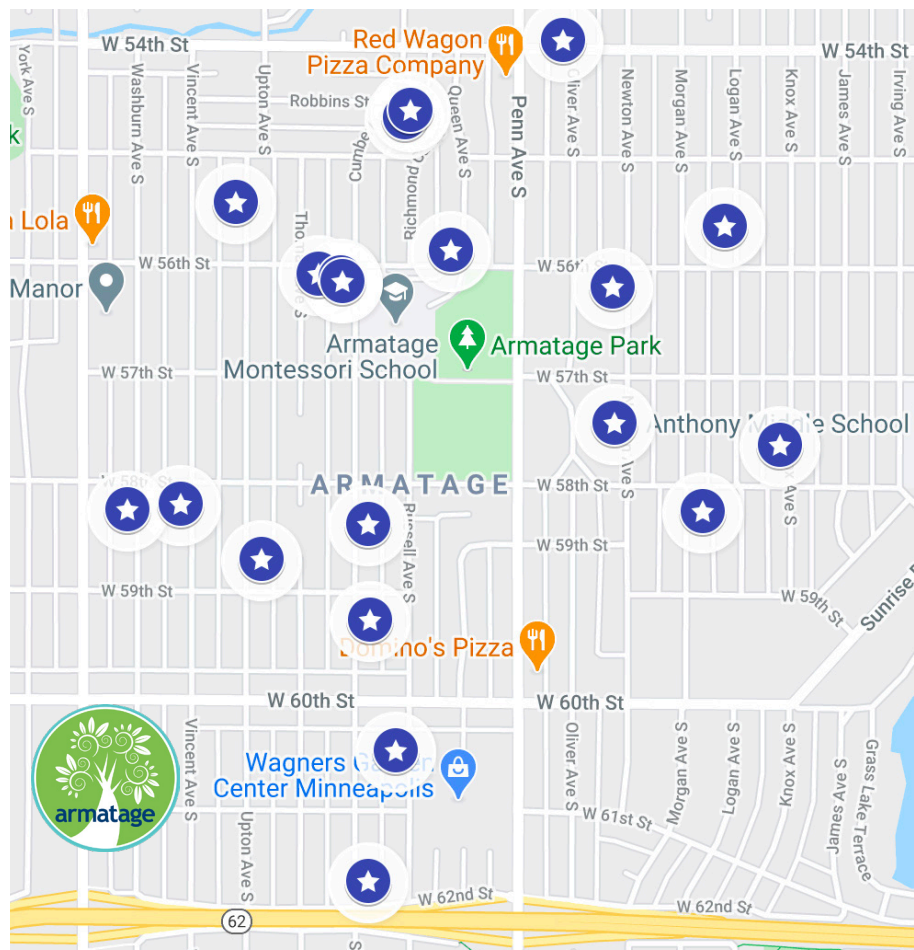

Armatage Holiday Light Tour

Enjoy the colorful city streets and light displays of the Armatage Neighborhood in SW Minneapolis this holiday season! **The tour runs from Fri, Dec 11 to Sun, Dec 20 each night from 5-8pm.**

Please be courteous of neighbors on your adventure. If you leave your vehicle, please wear a mask and maintain social distancing.

Once you've visited every stop on the tour, visit <https://armatage.org/holidaylights> to vote for your favorites! In the spirit of fairness, please refrain from voting until you've visited every address on the tour.

The three addresses with the most votes will each win a \$50 gift card to an Armatage business.

Sponsored by the Armatage Neighborhood Association.

Tour Stops:

- 6133 Sheridan Ave S
- 6024 Russell Ave S
- 5915 Sheridan Ave S
- 5821 Sheridan Ave S
- 5841 Upton Ave S
- 5808 Vincent Ave S
- 5812 Washburn Ave S
- 5524 Upton Ave S
- 5601 Thomas Ave S
- 5600 Sheridan Ave S
- 5602 Sheridan Ave S
- 5556 Queen Ave S
- 5429 Cumberland Rd
- 5425 Cumberland Rd
- 5350 Oliver Ave S
- 5606 Newton Ave S
- 5528 Logan Ave S
- 5714 Newton Ave S
- 5809 Morgan Ave S
- 5736 Knox Ave S